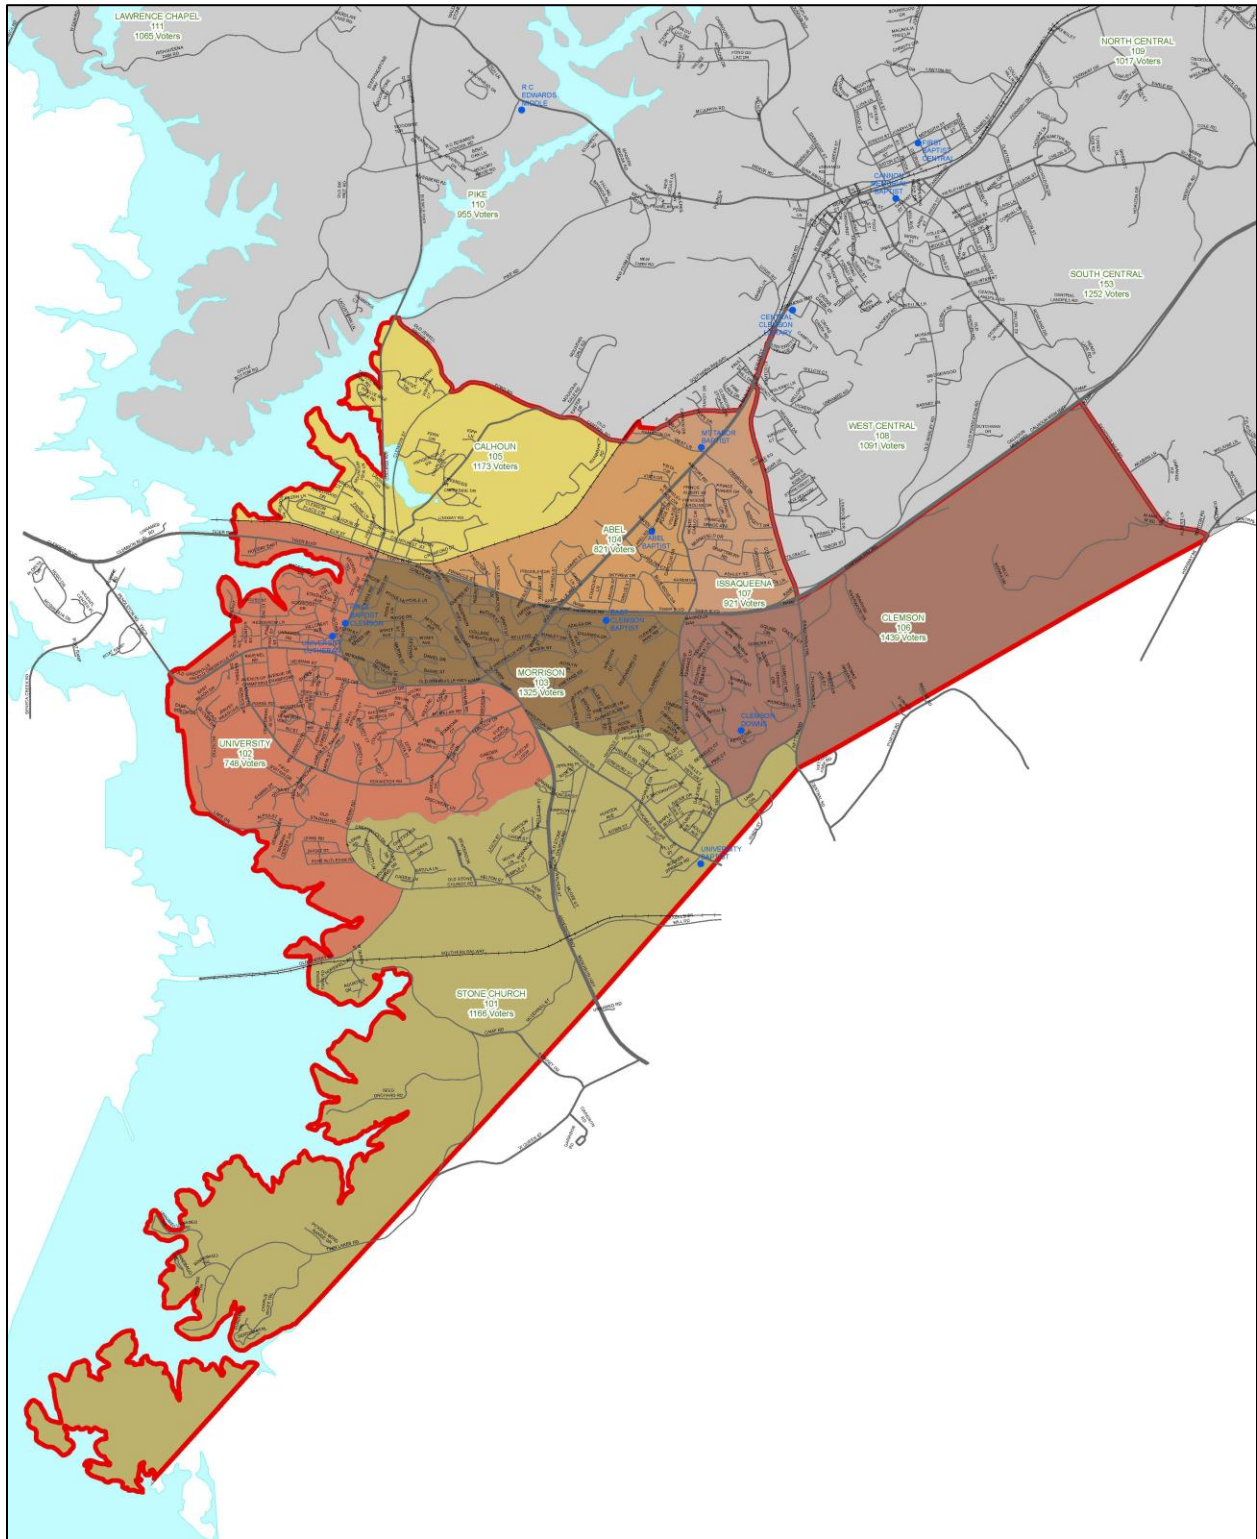

PICKENS COUNTY CLEMSON COUNCIL DISTRICT

CLICK ON THE PDF ZOOM TOOL 75% TO SEE MORE DETAILS.

This map reflects changes made in 2011.